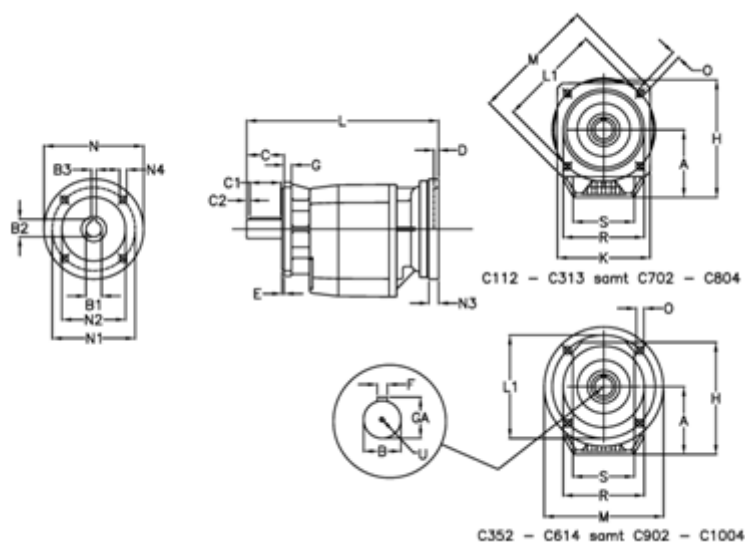

Article number: 40600702292430
 Description: Helical gearbox
 C702F-22,9-P80B5

Measures

A = 208.0	D = 4.0	L1 = 300	R = 262
B = 60	E = 5	M = 350	S = 250
B1 = 19	F = 18	N = 200	U = M20x42
B2 = 21.8	G = 17	N1 = 165	
B3 = 6	GA = 64.0	N2 = 130	
C = 120	H = 358.0	N3 = 0	
C1 = 90	K = 300	N4 = M10x12	
C2 = 15	L = 473.0	O = 18.0	